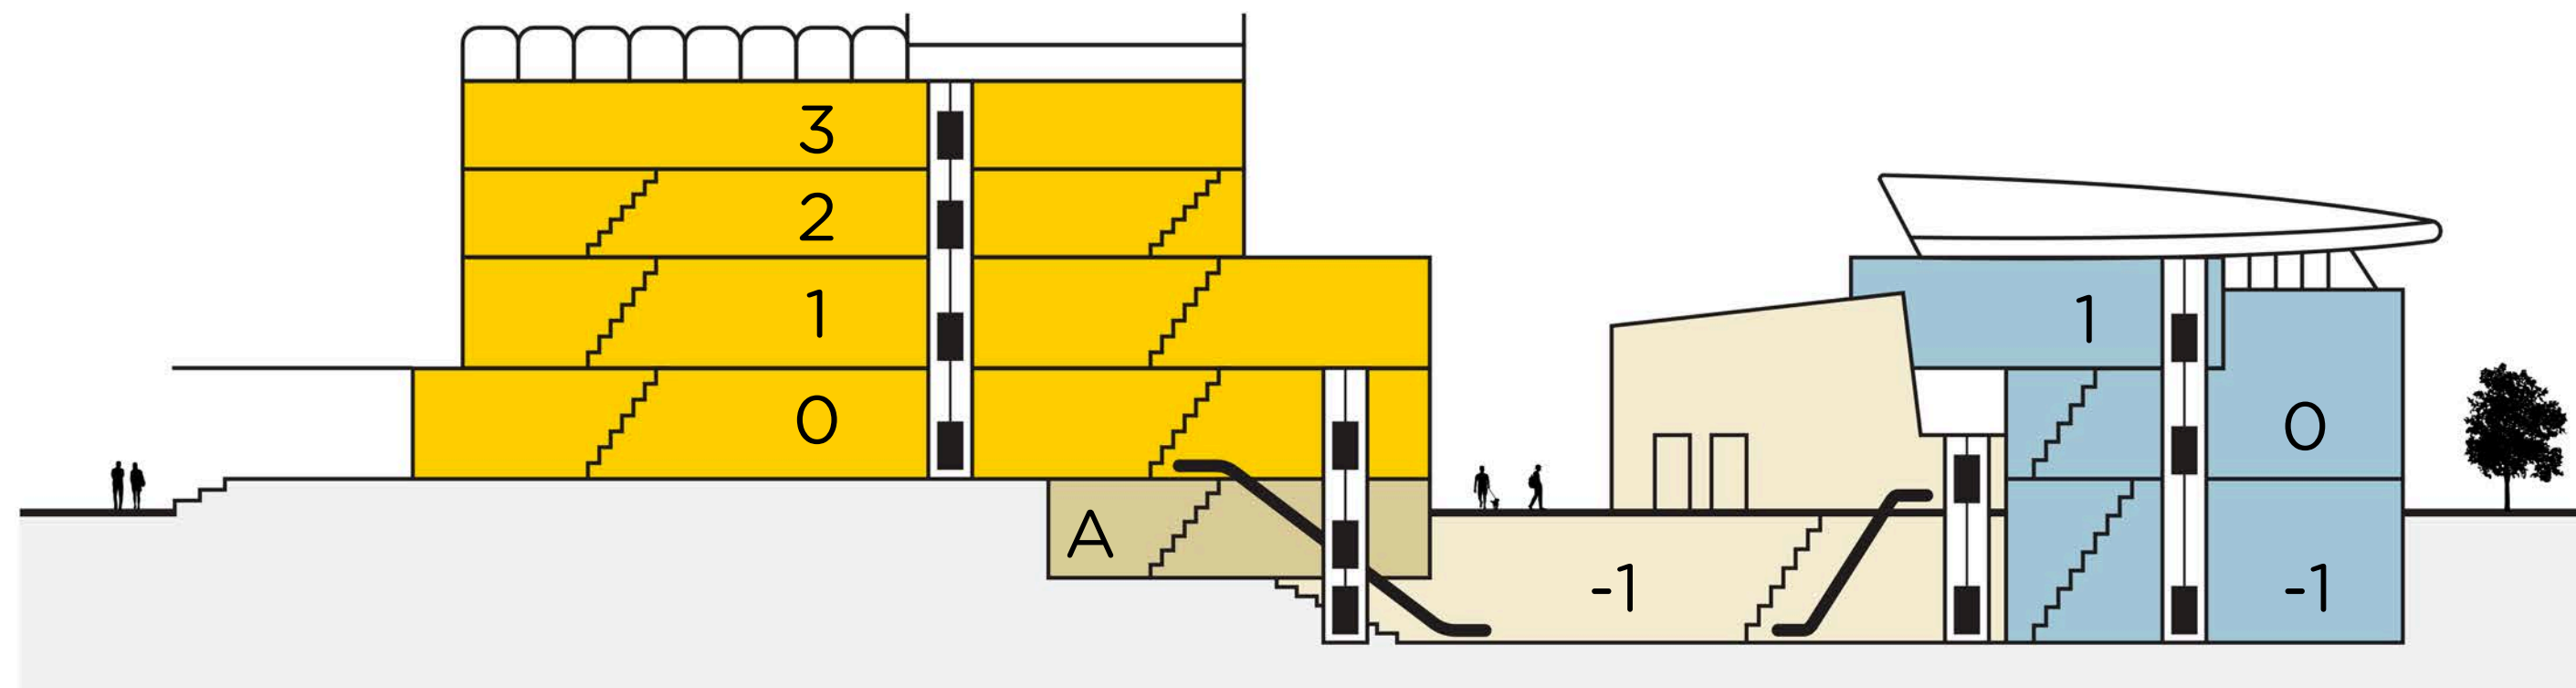

Van Gogh Museum Plattegrond | Visitor map

Vaste collectie
Permanent Collection

Atrium
Atrium

Auditorium
Auditorium

Tijdelijke tentoonstelling
Temporary Exhibition

- | | | |
|-------------------------------------|--------------------------|--|
| Ingang
Entrance | Café
Café | Auditorium
Auditorium |
| Atrium
Atrium | Restaurant
Restaurant | Toiletten
Toilets |
| Informatiebalie
Information Desk | Roltrap
Escalator | Verschoonruimte
Baby Changing Room |
| Garderobe
Cloakroom | Trap
Stairs | Rolstoeltoegang
Wheelchair access |
| Audiotour
Audio tour | Lift
Lift | Kinderwagentoegang
Pushchair access |
| Museumwinkel
Museum Shop | Boekwinkel
Bookshop | Families
Families |
| Groepen
Groups | Atelier
Studio | Uitgang
Exit |