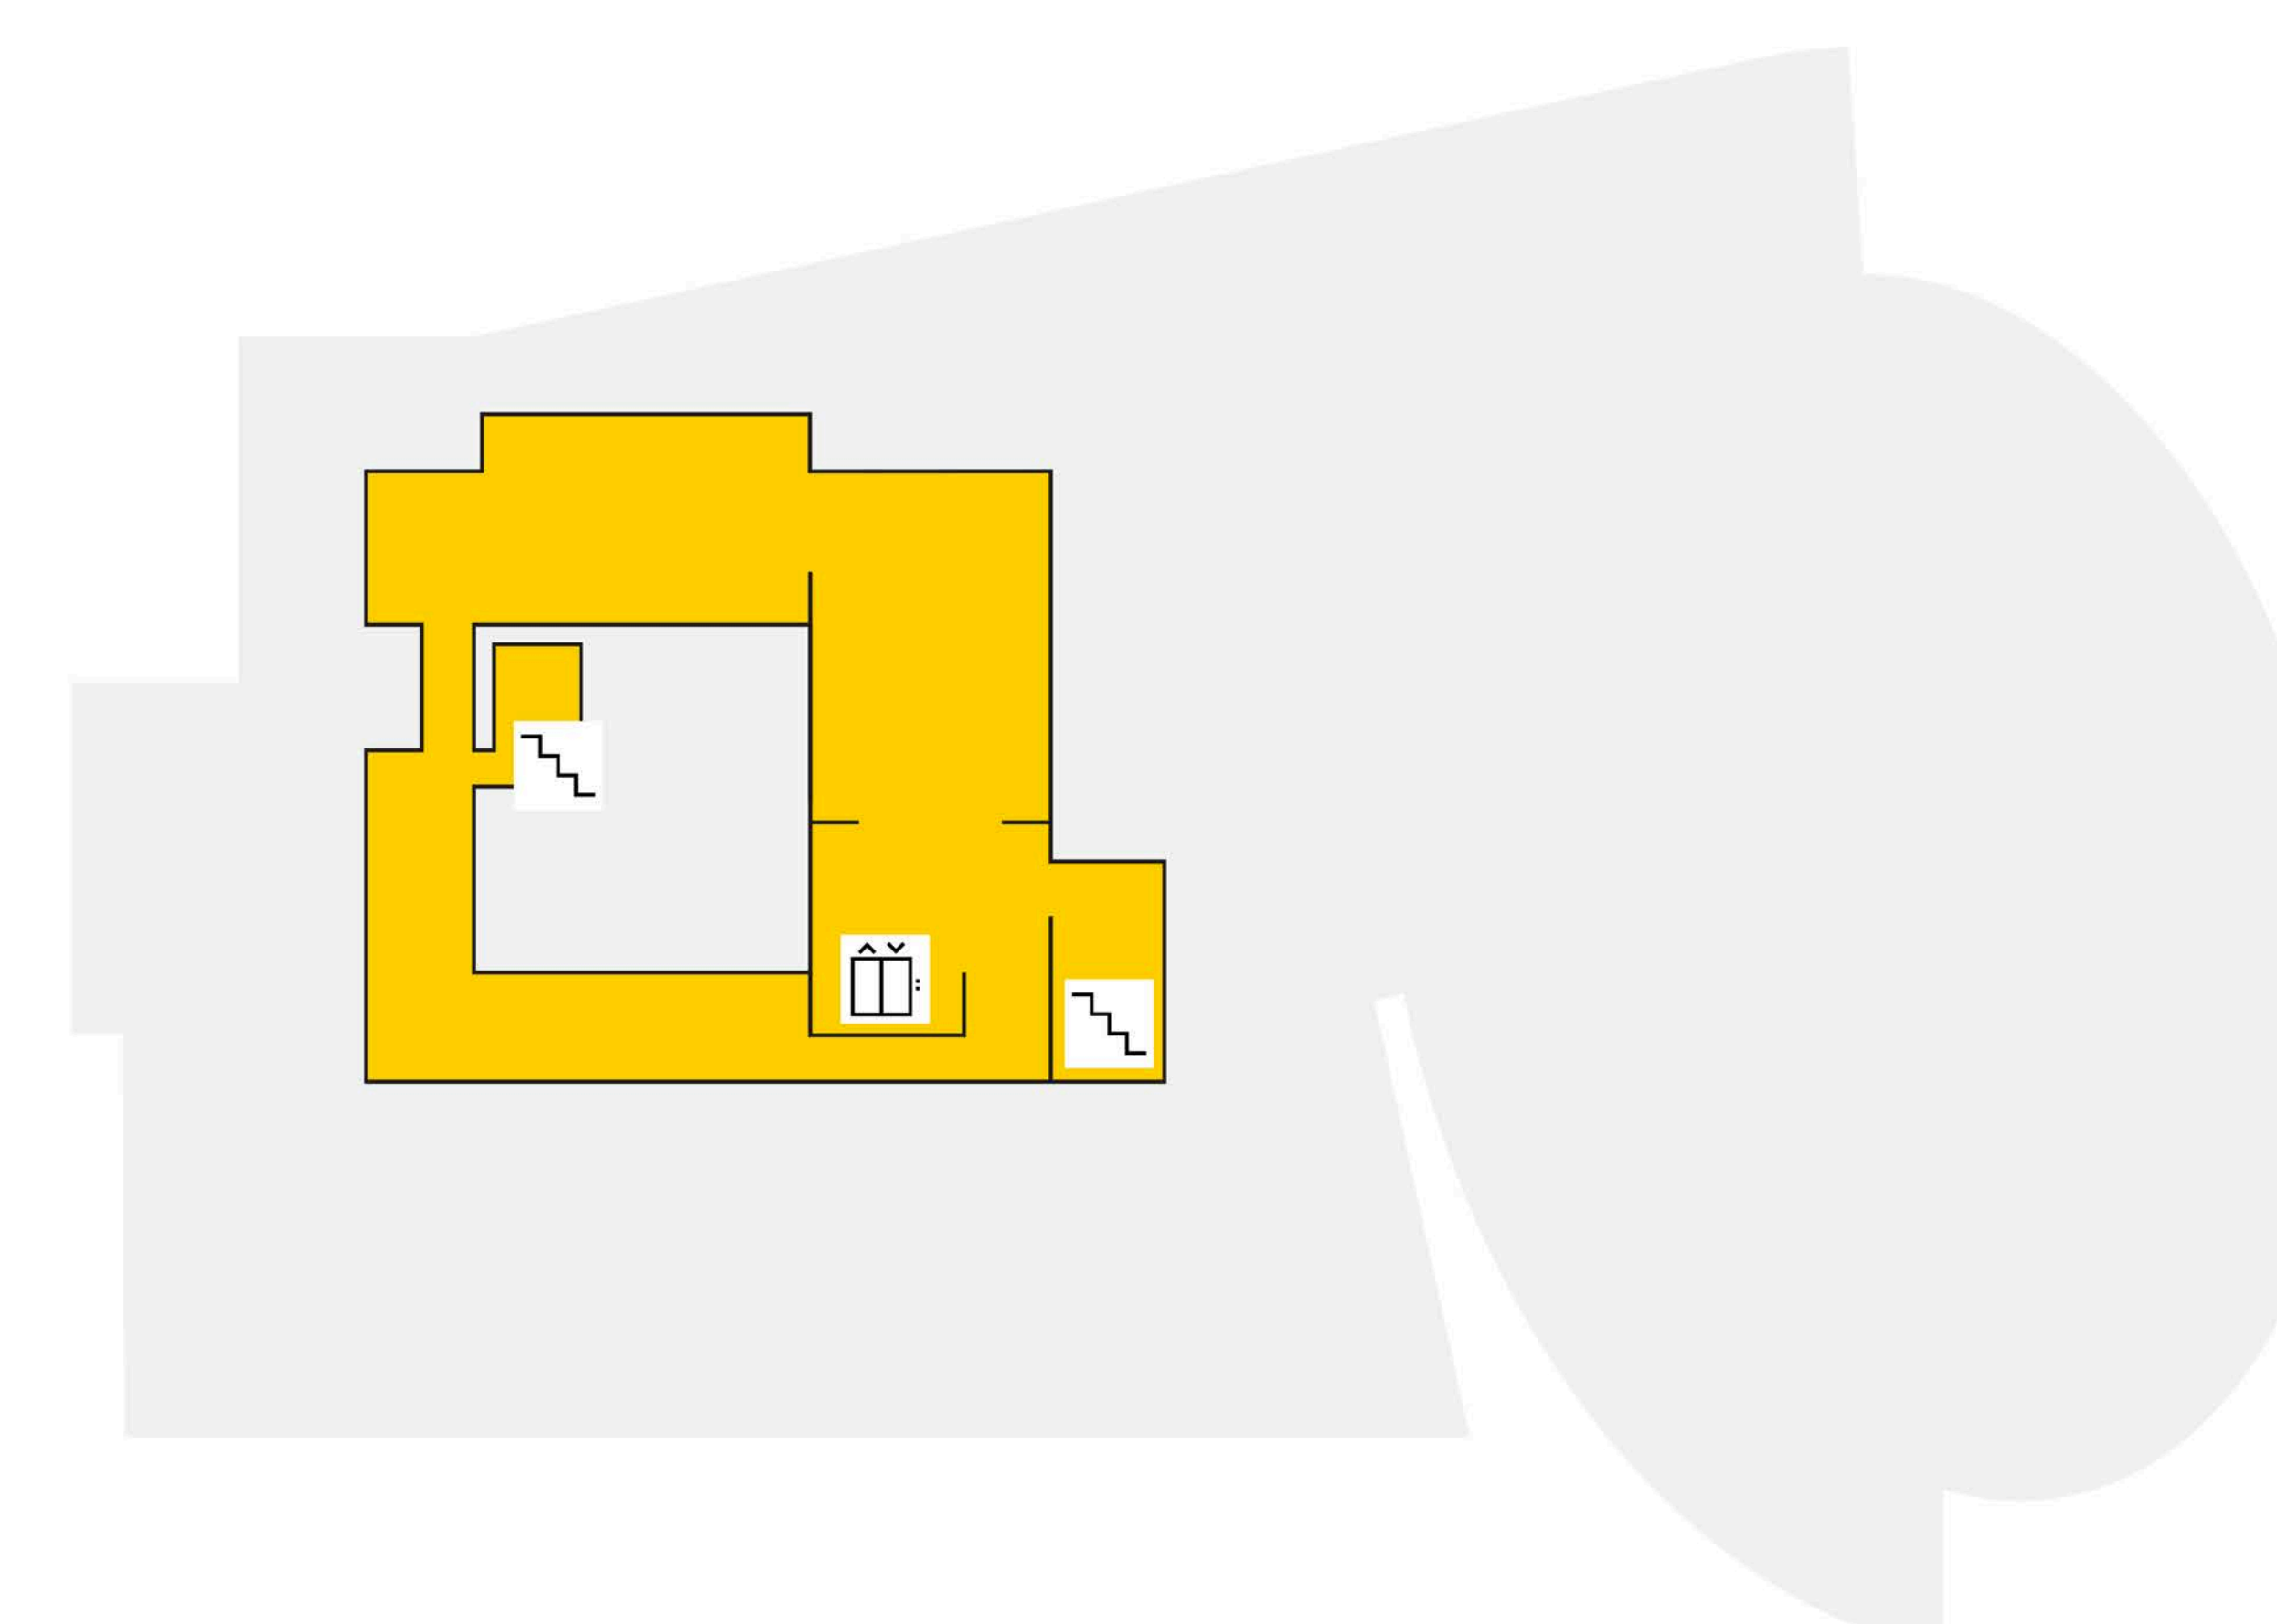

Van Gogh Museum Lageplan

Dauerausstellung
Permanent Collection

Atrium
Atrium

Auditorium
Auditorium

Wechselausstellung
Temporary Exhibition

Eingang Entrance	Café Café	Auditorium Auditorium
Atrium Atrium	Restaurant Restaurant	Toiletten Toilets
Informationsschalter Information Desk	Rolltreppe Escalator	Wickelraum Baby Changing Room
Garderobe Cloakroom	Treppe Stairs	Rollstuhlzugang Wheelchair access
Audiotour Audio tour	Aufzug Lift	Kinderwagenzugang Pushchair access
Museumsshop Museum Shop	Buchladen Bookshop	Familien Families
Gruppen Groups	Atelier Studio	Ausgang Exit

-1

0

A

1

2

3