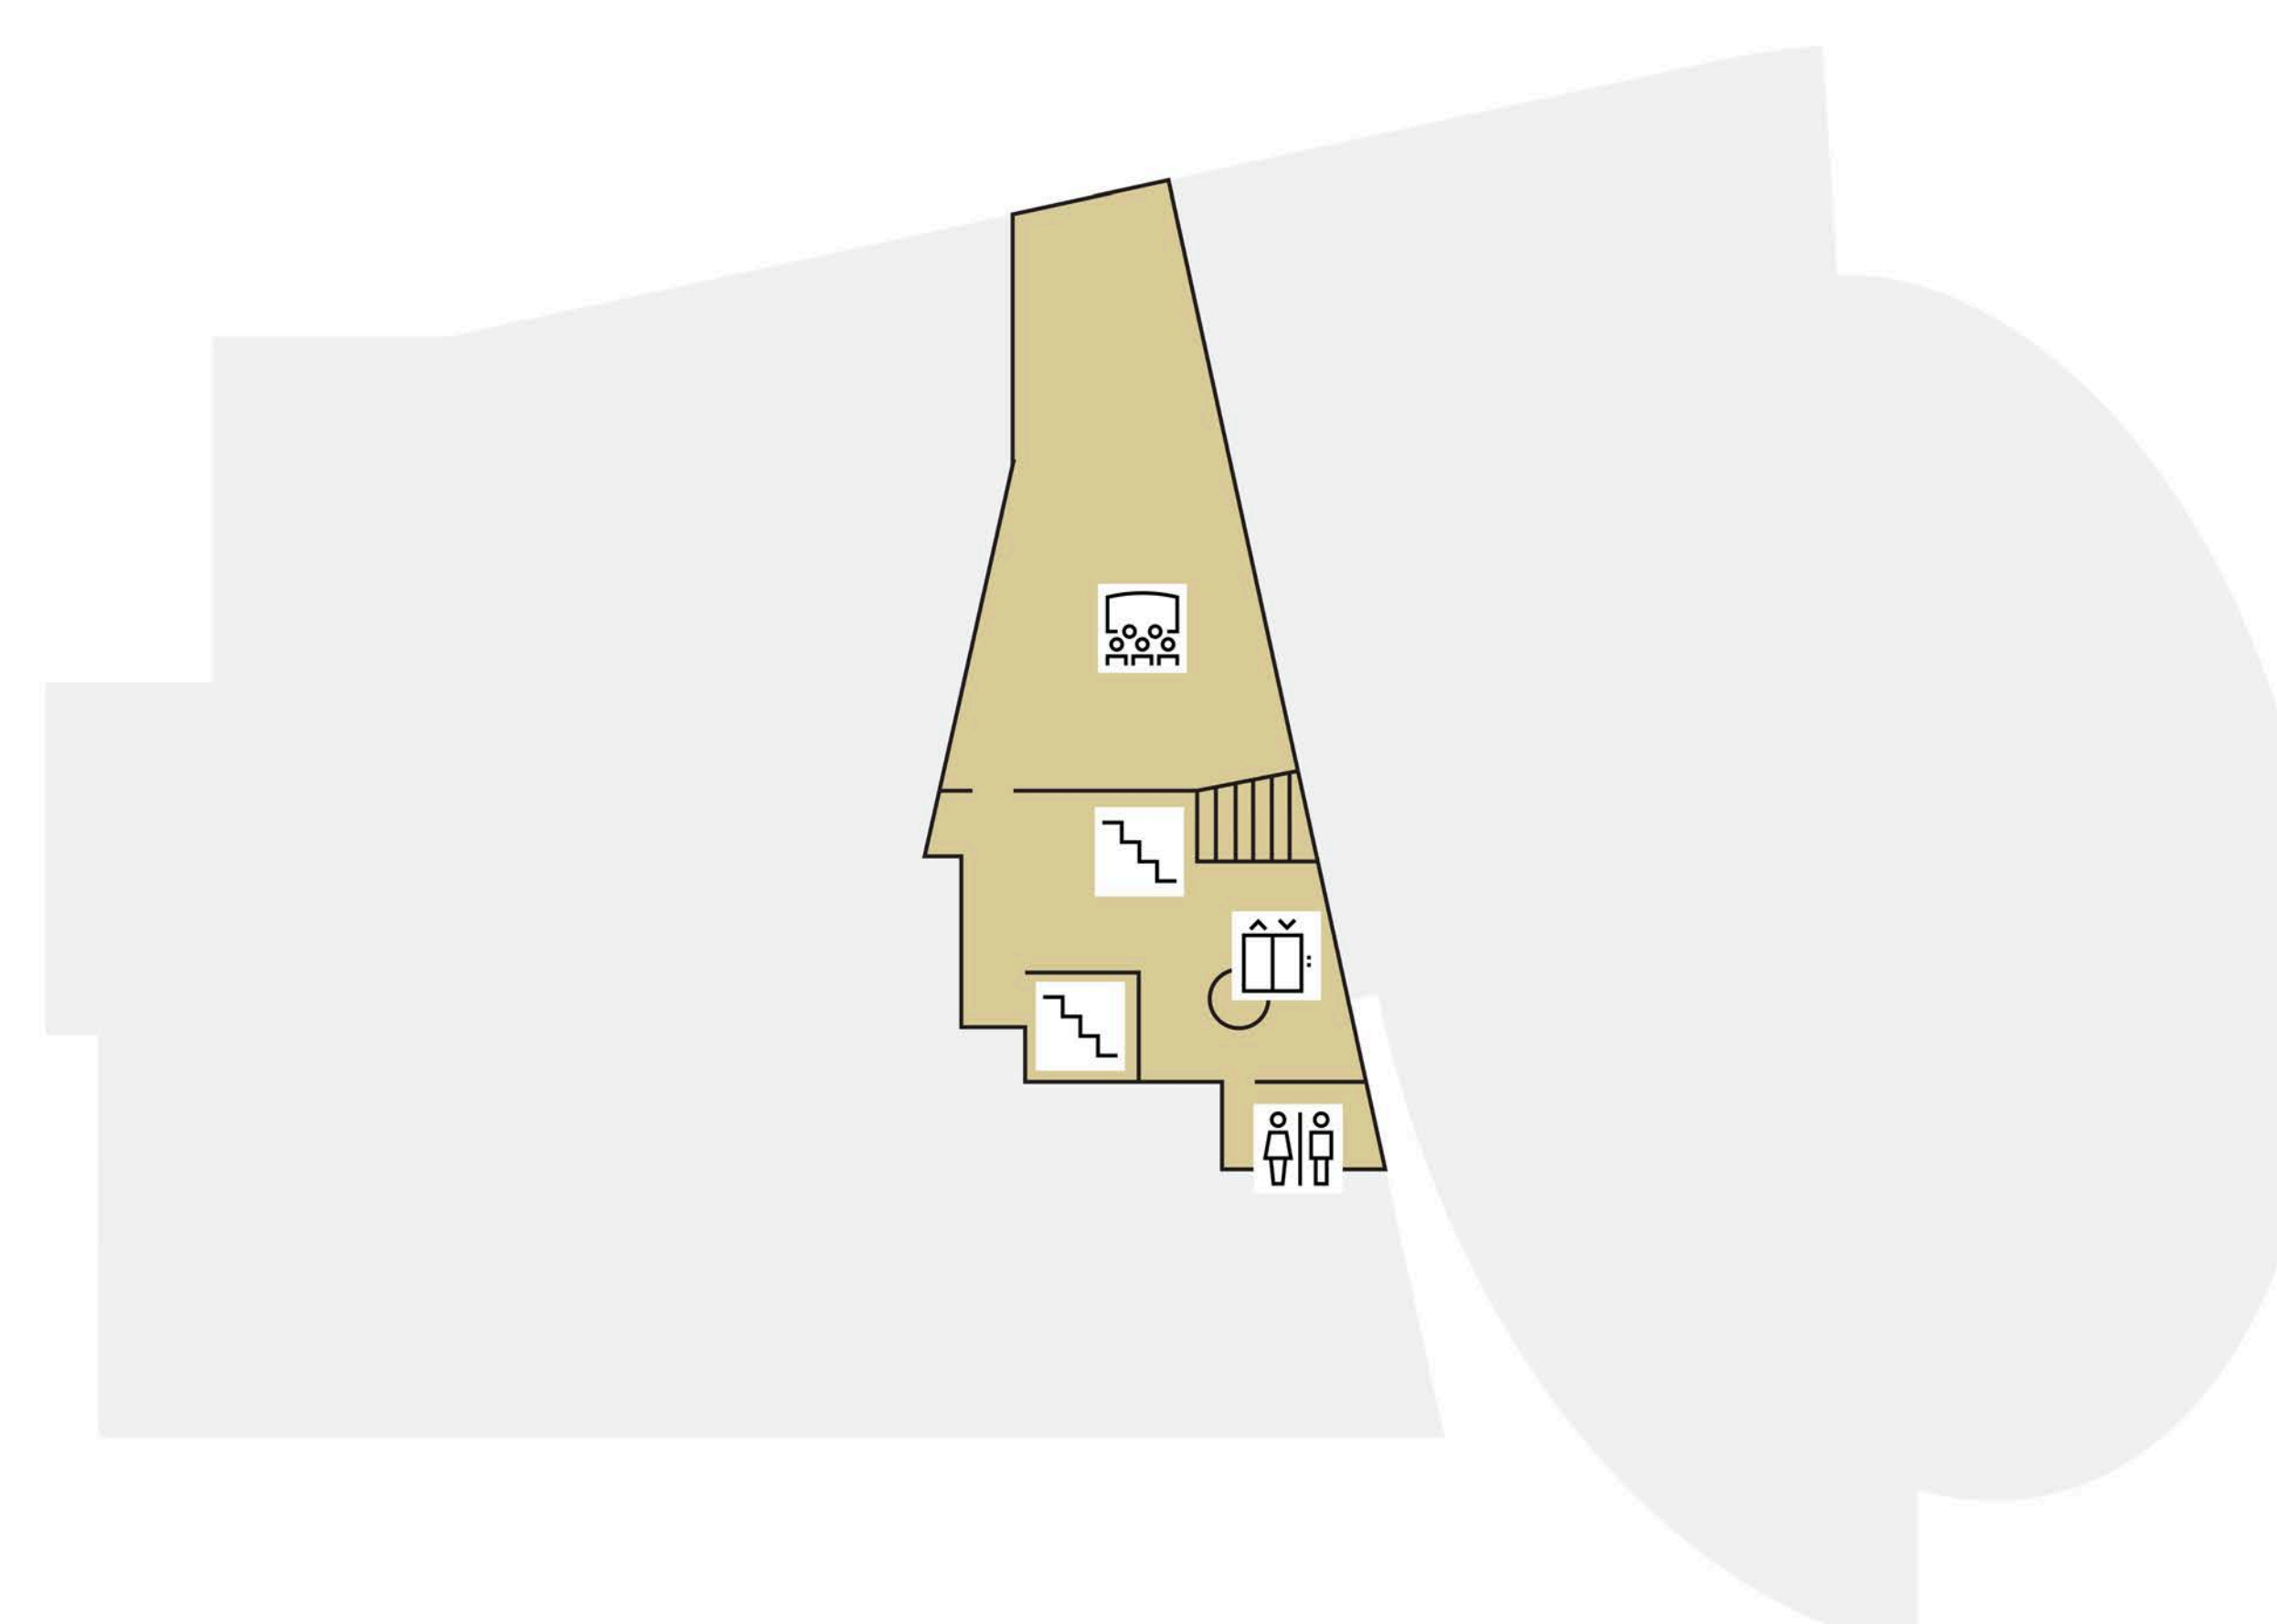

Van Gogh Museum Lageplan

Dauerausstellung
Permanent Collection

Atrium
Atrium

Auditorium
Auditorium

Wechselausstellung
Temporary Exhibition

Eingang Entrance	Café Café	Auditorium Auditorium
Atrium Atrium	Restaurant Restaurant	Toiletten Toilets
Informationsschalter Information Desk	Rolltreppe Escalator	Wickelraum Baby Changing Room
Garderobe Cloakroom	Treppe Stairs	Rollstuhlzugang Wheelchair access
Audiotour Audio tour	Aufzug Lift	Kinderwagenzugang Pushchair access
Museumsshop Museum Shop	Buchladen Bookshop	Familien Families
Gruppen Groups	Atelier Studio	Ausgang Exit

-1

0

A

1

2

3