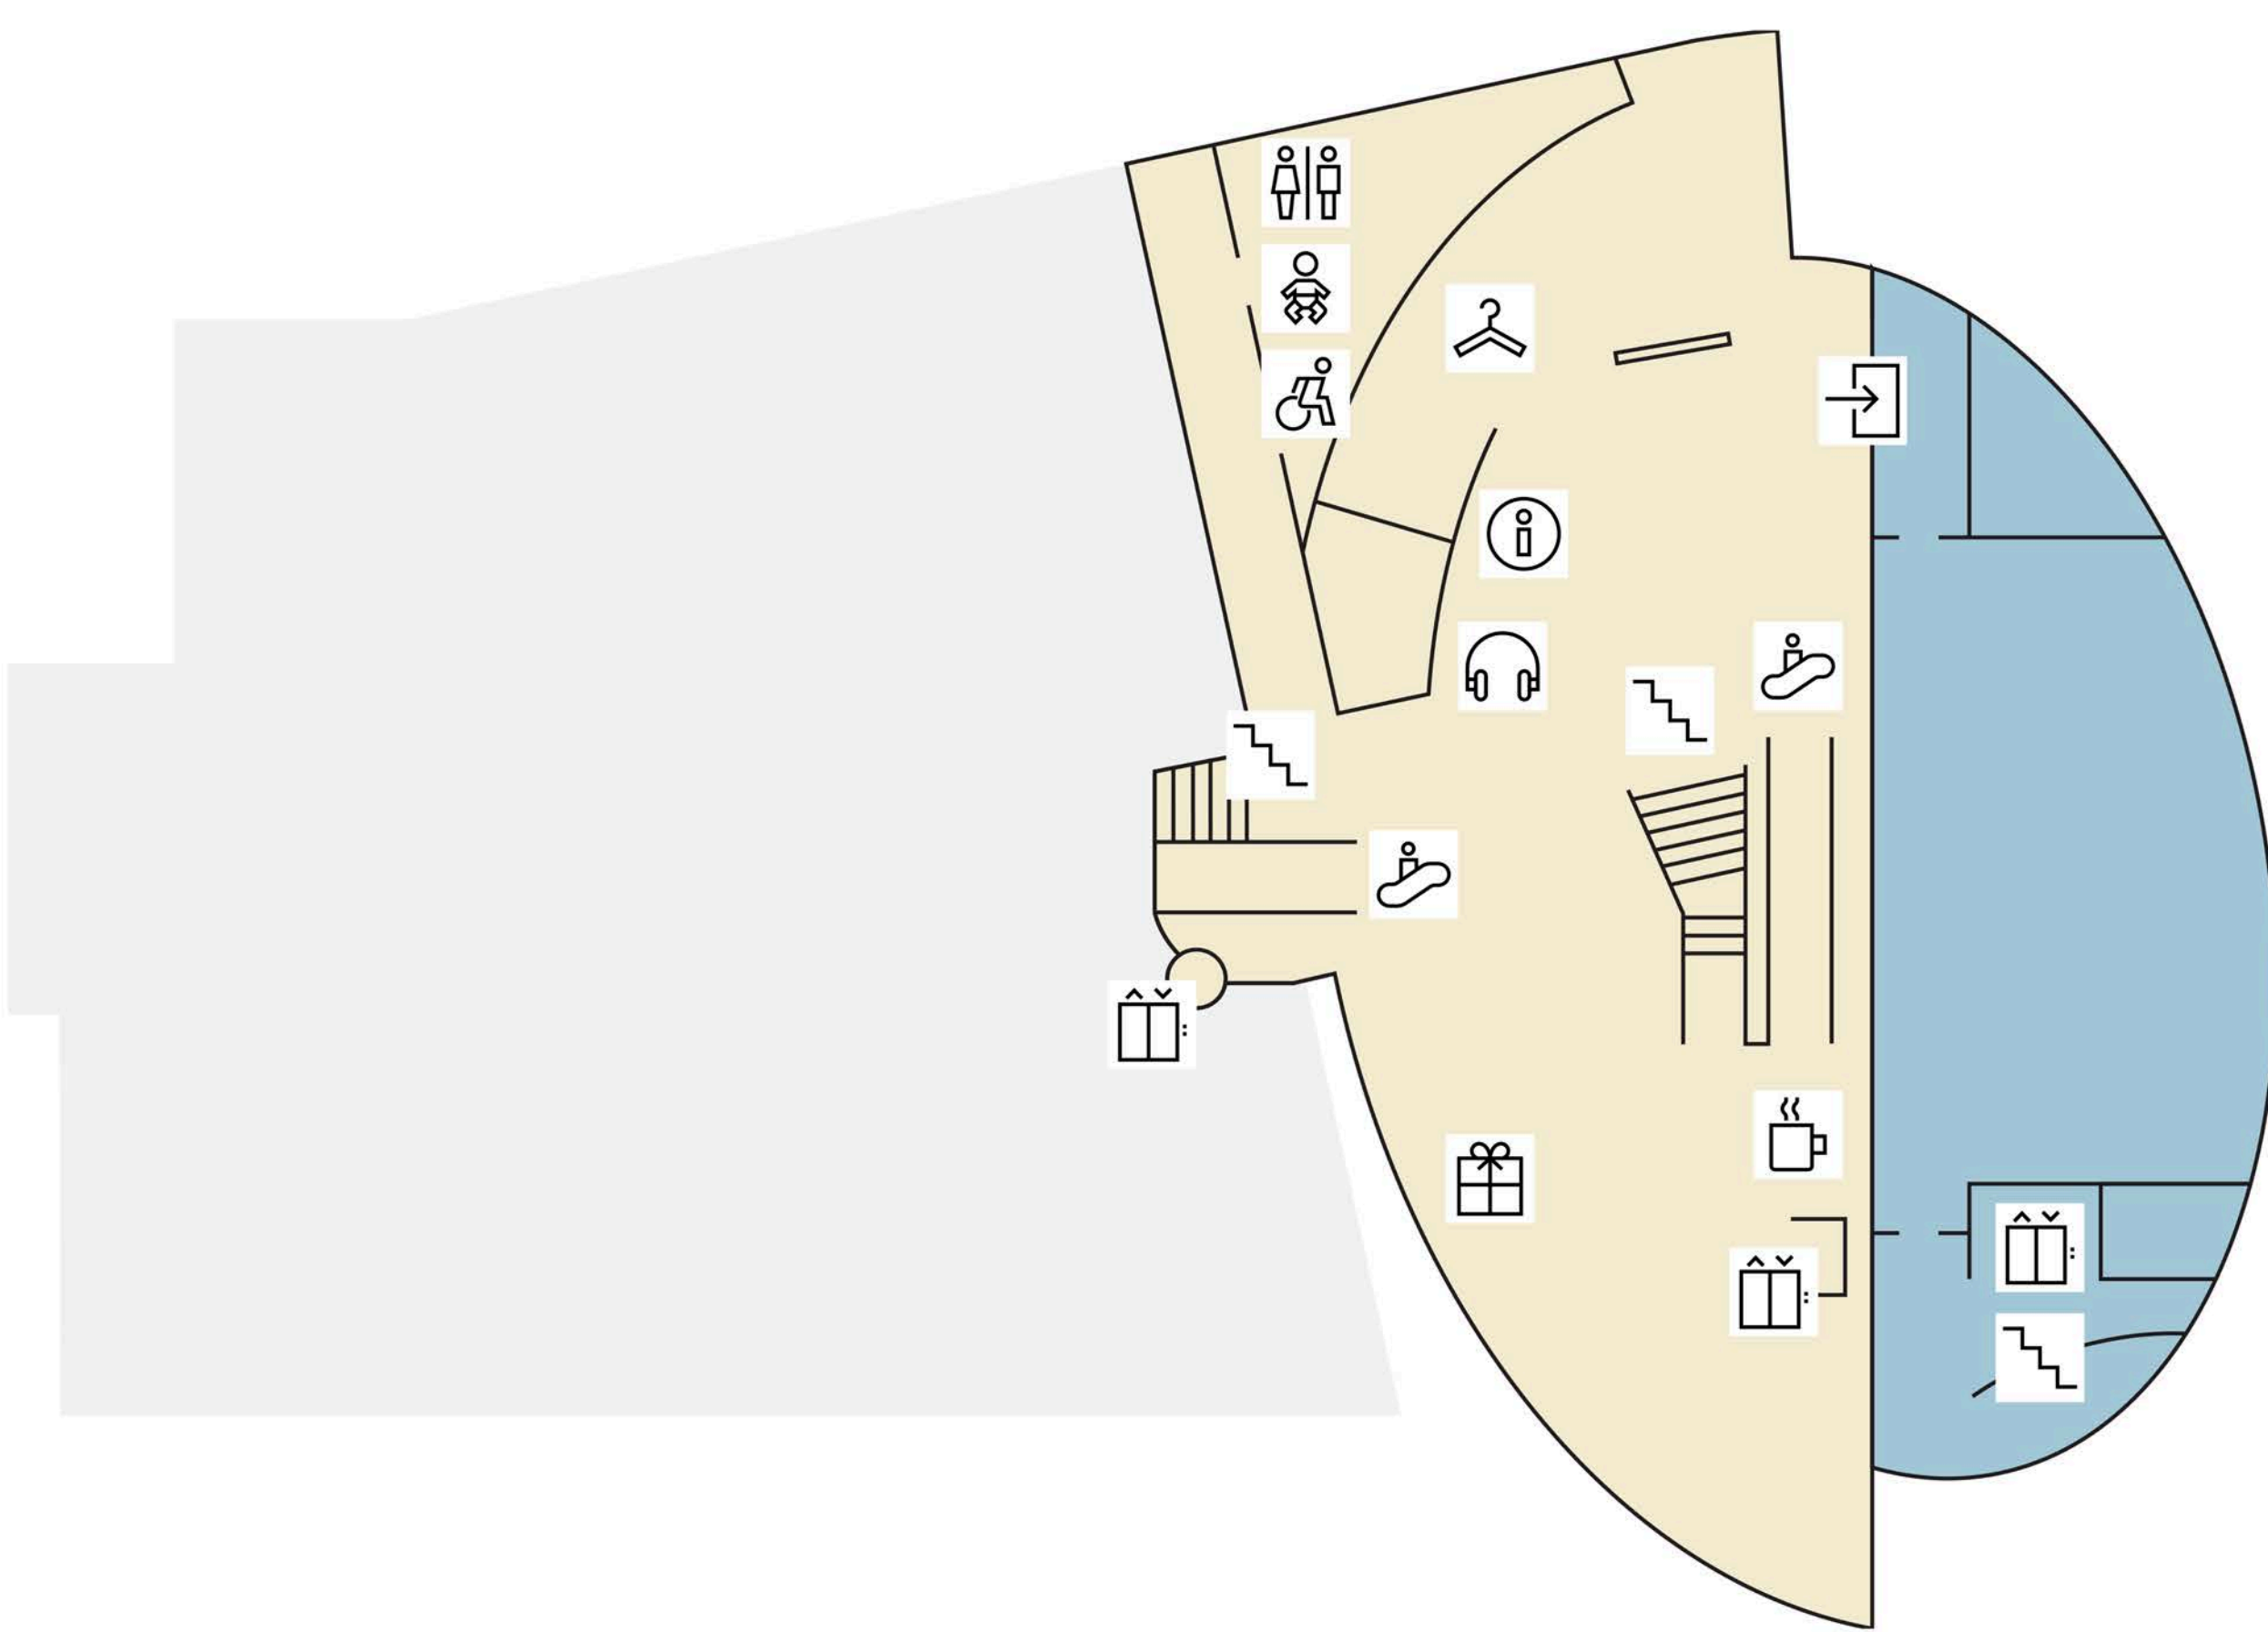

Eingang Entrance	Café Café	Auditorium Auditorium
Atrium Atrium	Restaurant Restaurant	Toiletten Toilets
Informationsschalter Information Desk	Rolltreppe Escalator	Wickelraum Baby Changing Room
Garderobe Cloakroom	Treppe Stairs	Rollstuhlzugang Wheelchair access
Audiotour Audio tour	Aufzug Lift	Kinderwagenzugang Pushchair access
Museumsshop Museum Shop	Buchladen Bookshop	Familien Families
Gruppen Groups	Atelier Studio	Ausgang Exit

-1