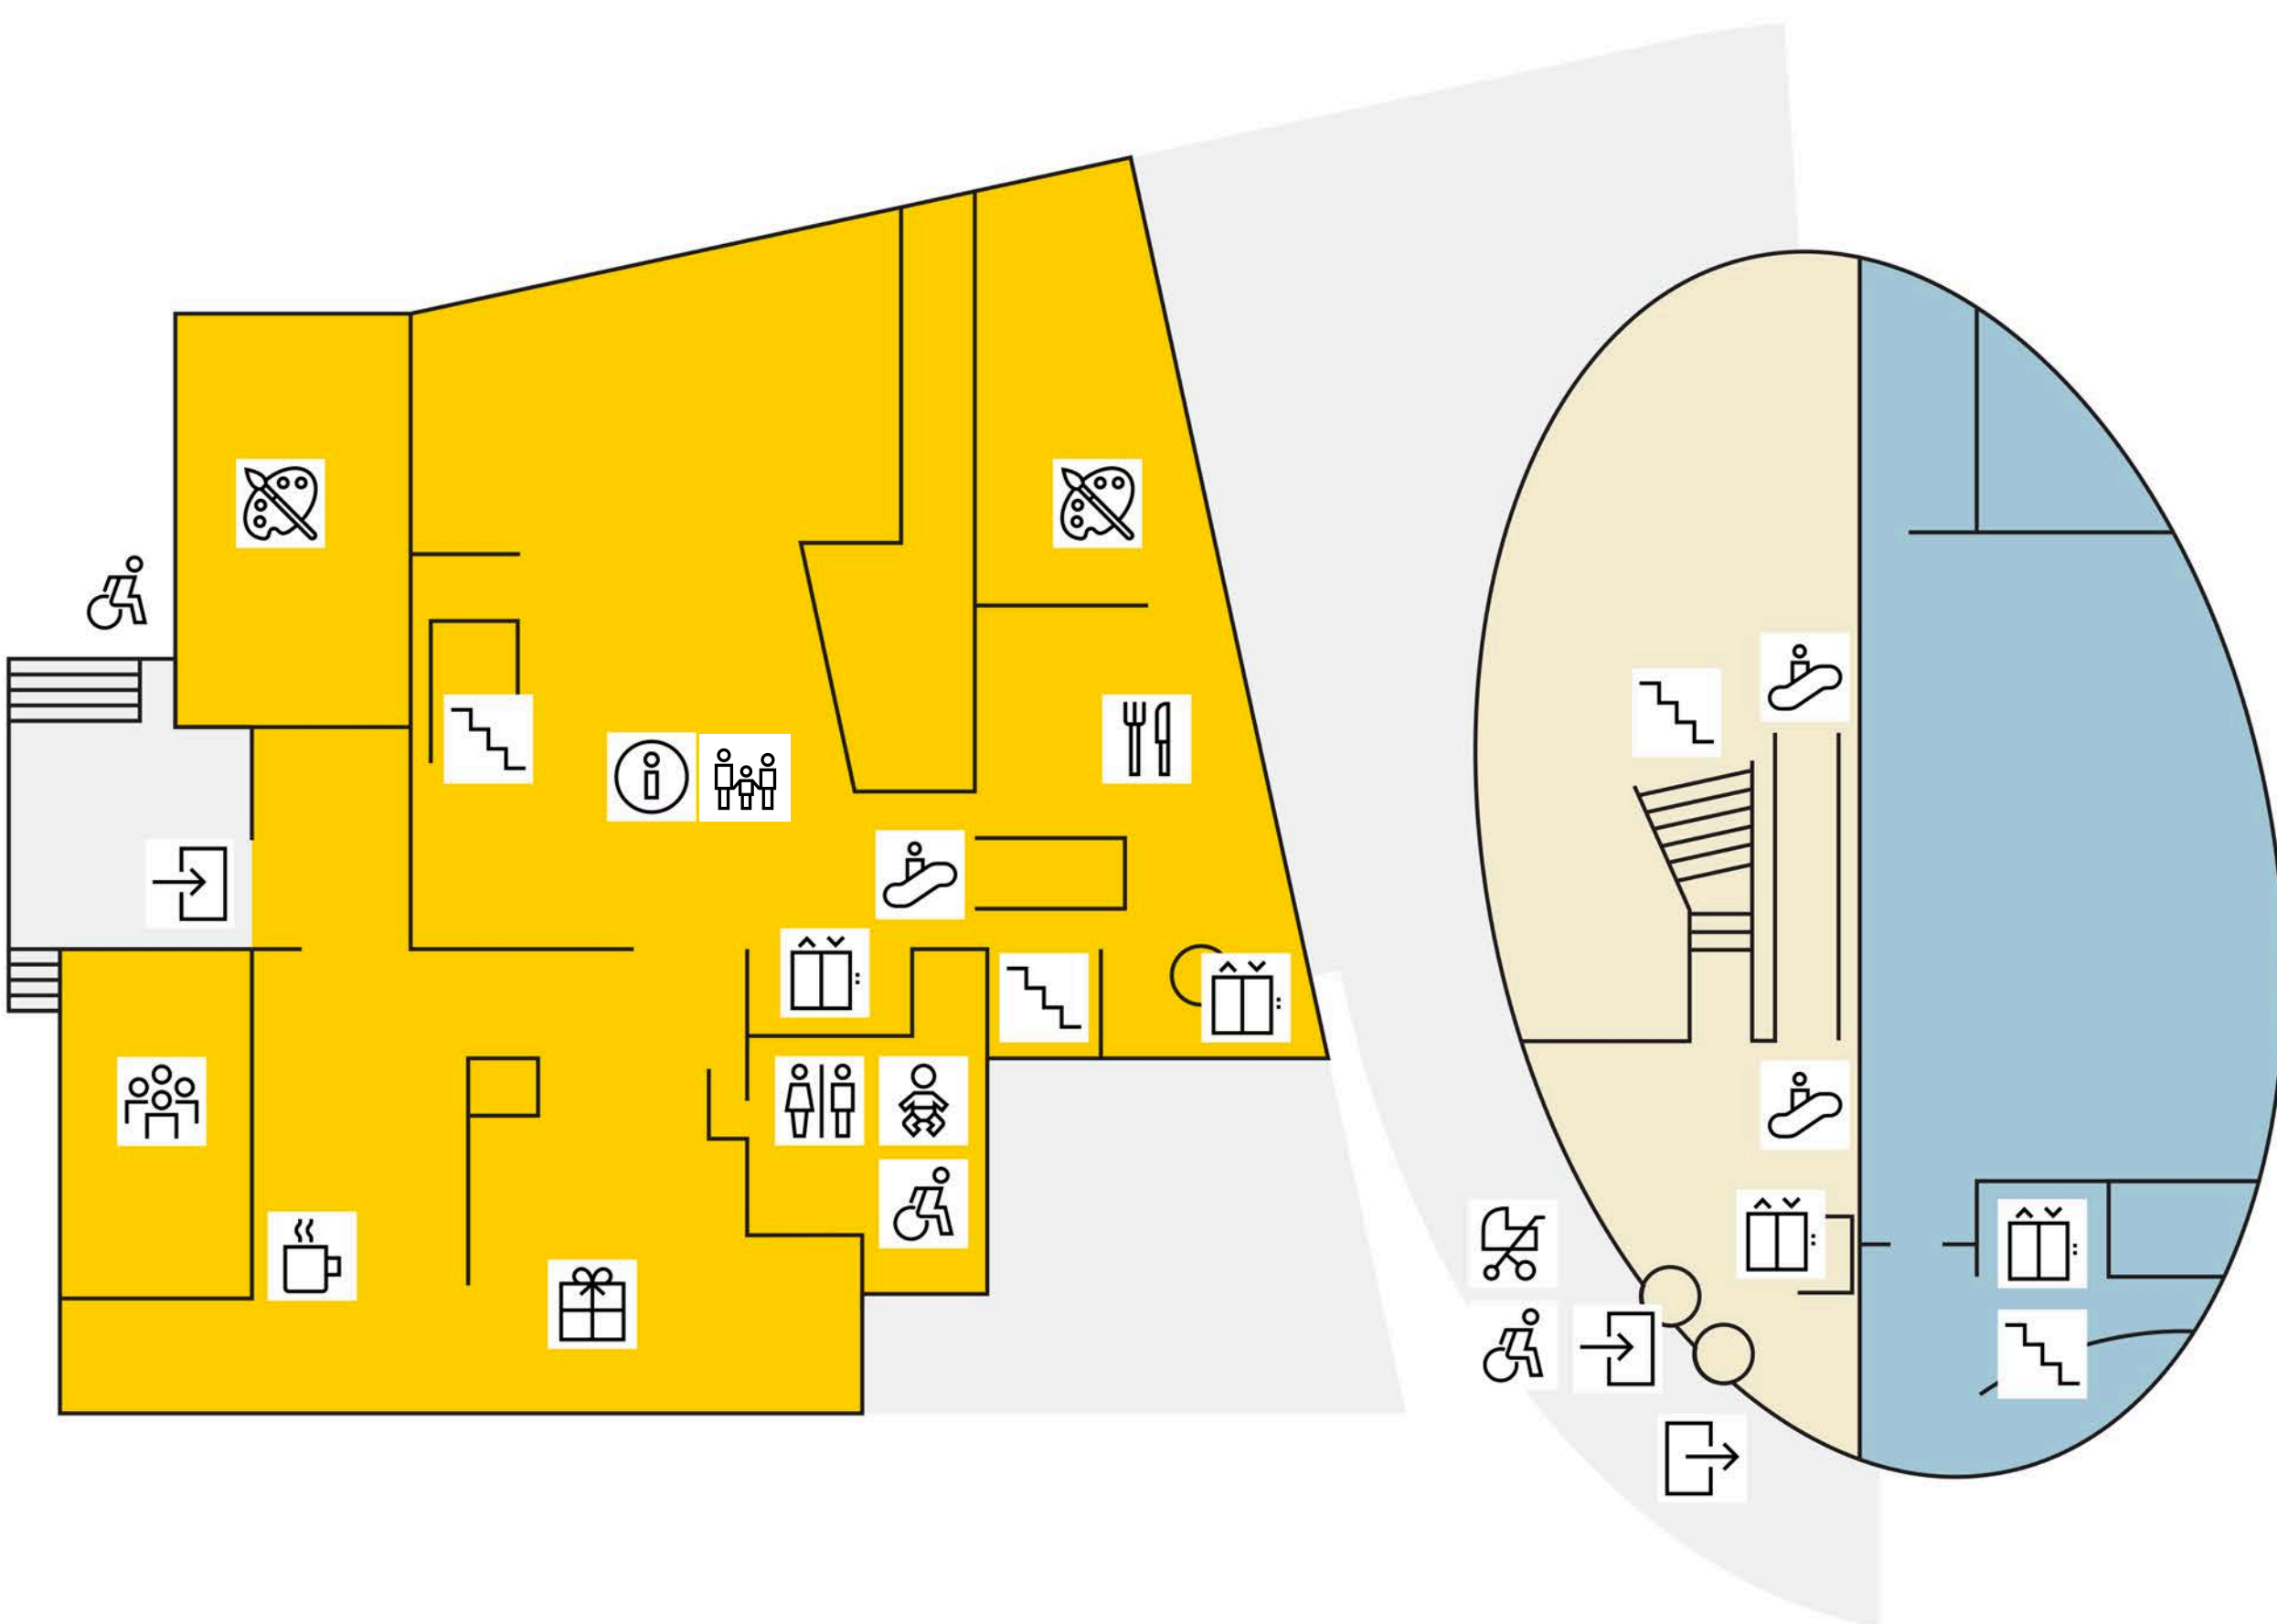

Van Gogh Museum Lageplan

Dauerausstellung
Permanent Collection

Atrium
Atrium

Auditorium
Auditorium

Wechselausstellung
Temporary Exhibition

- | | | |
|--|--------------------------|---------------------------------------|
| Eingang Entrance | Café Café | Auditorium Auditorium |
| Atrium Atrium | Restaurant Restaurant | Toiletten Toilets |
| Informationsschalter Information Desk | Rolltreppe Escalator | Wickelraum Baby Changing Room |
| Garderobe Cloakroom | Treppe Stairs | Rollstuhlzugang Wheelchair access |
| Audiotour Audio tour | Aufzug Lift | Kinderwagenzugang Pushchair access |
| Museumsshop Museum Shop | Buchladen Bookshop | Familien Families |
| Gruppen Groups | Atelier Studio | Ausgang Exit |

-1

0

A

1

2

3