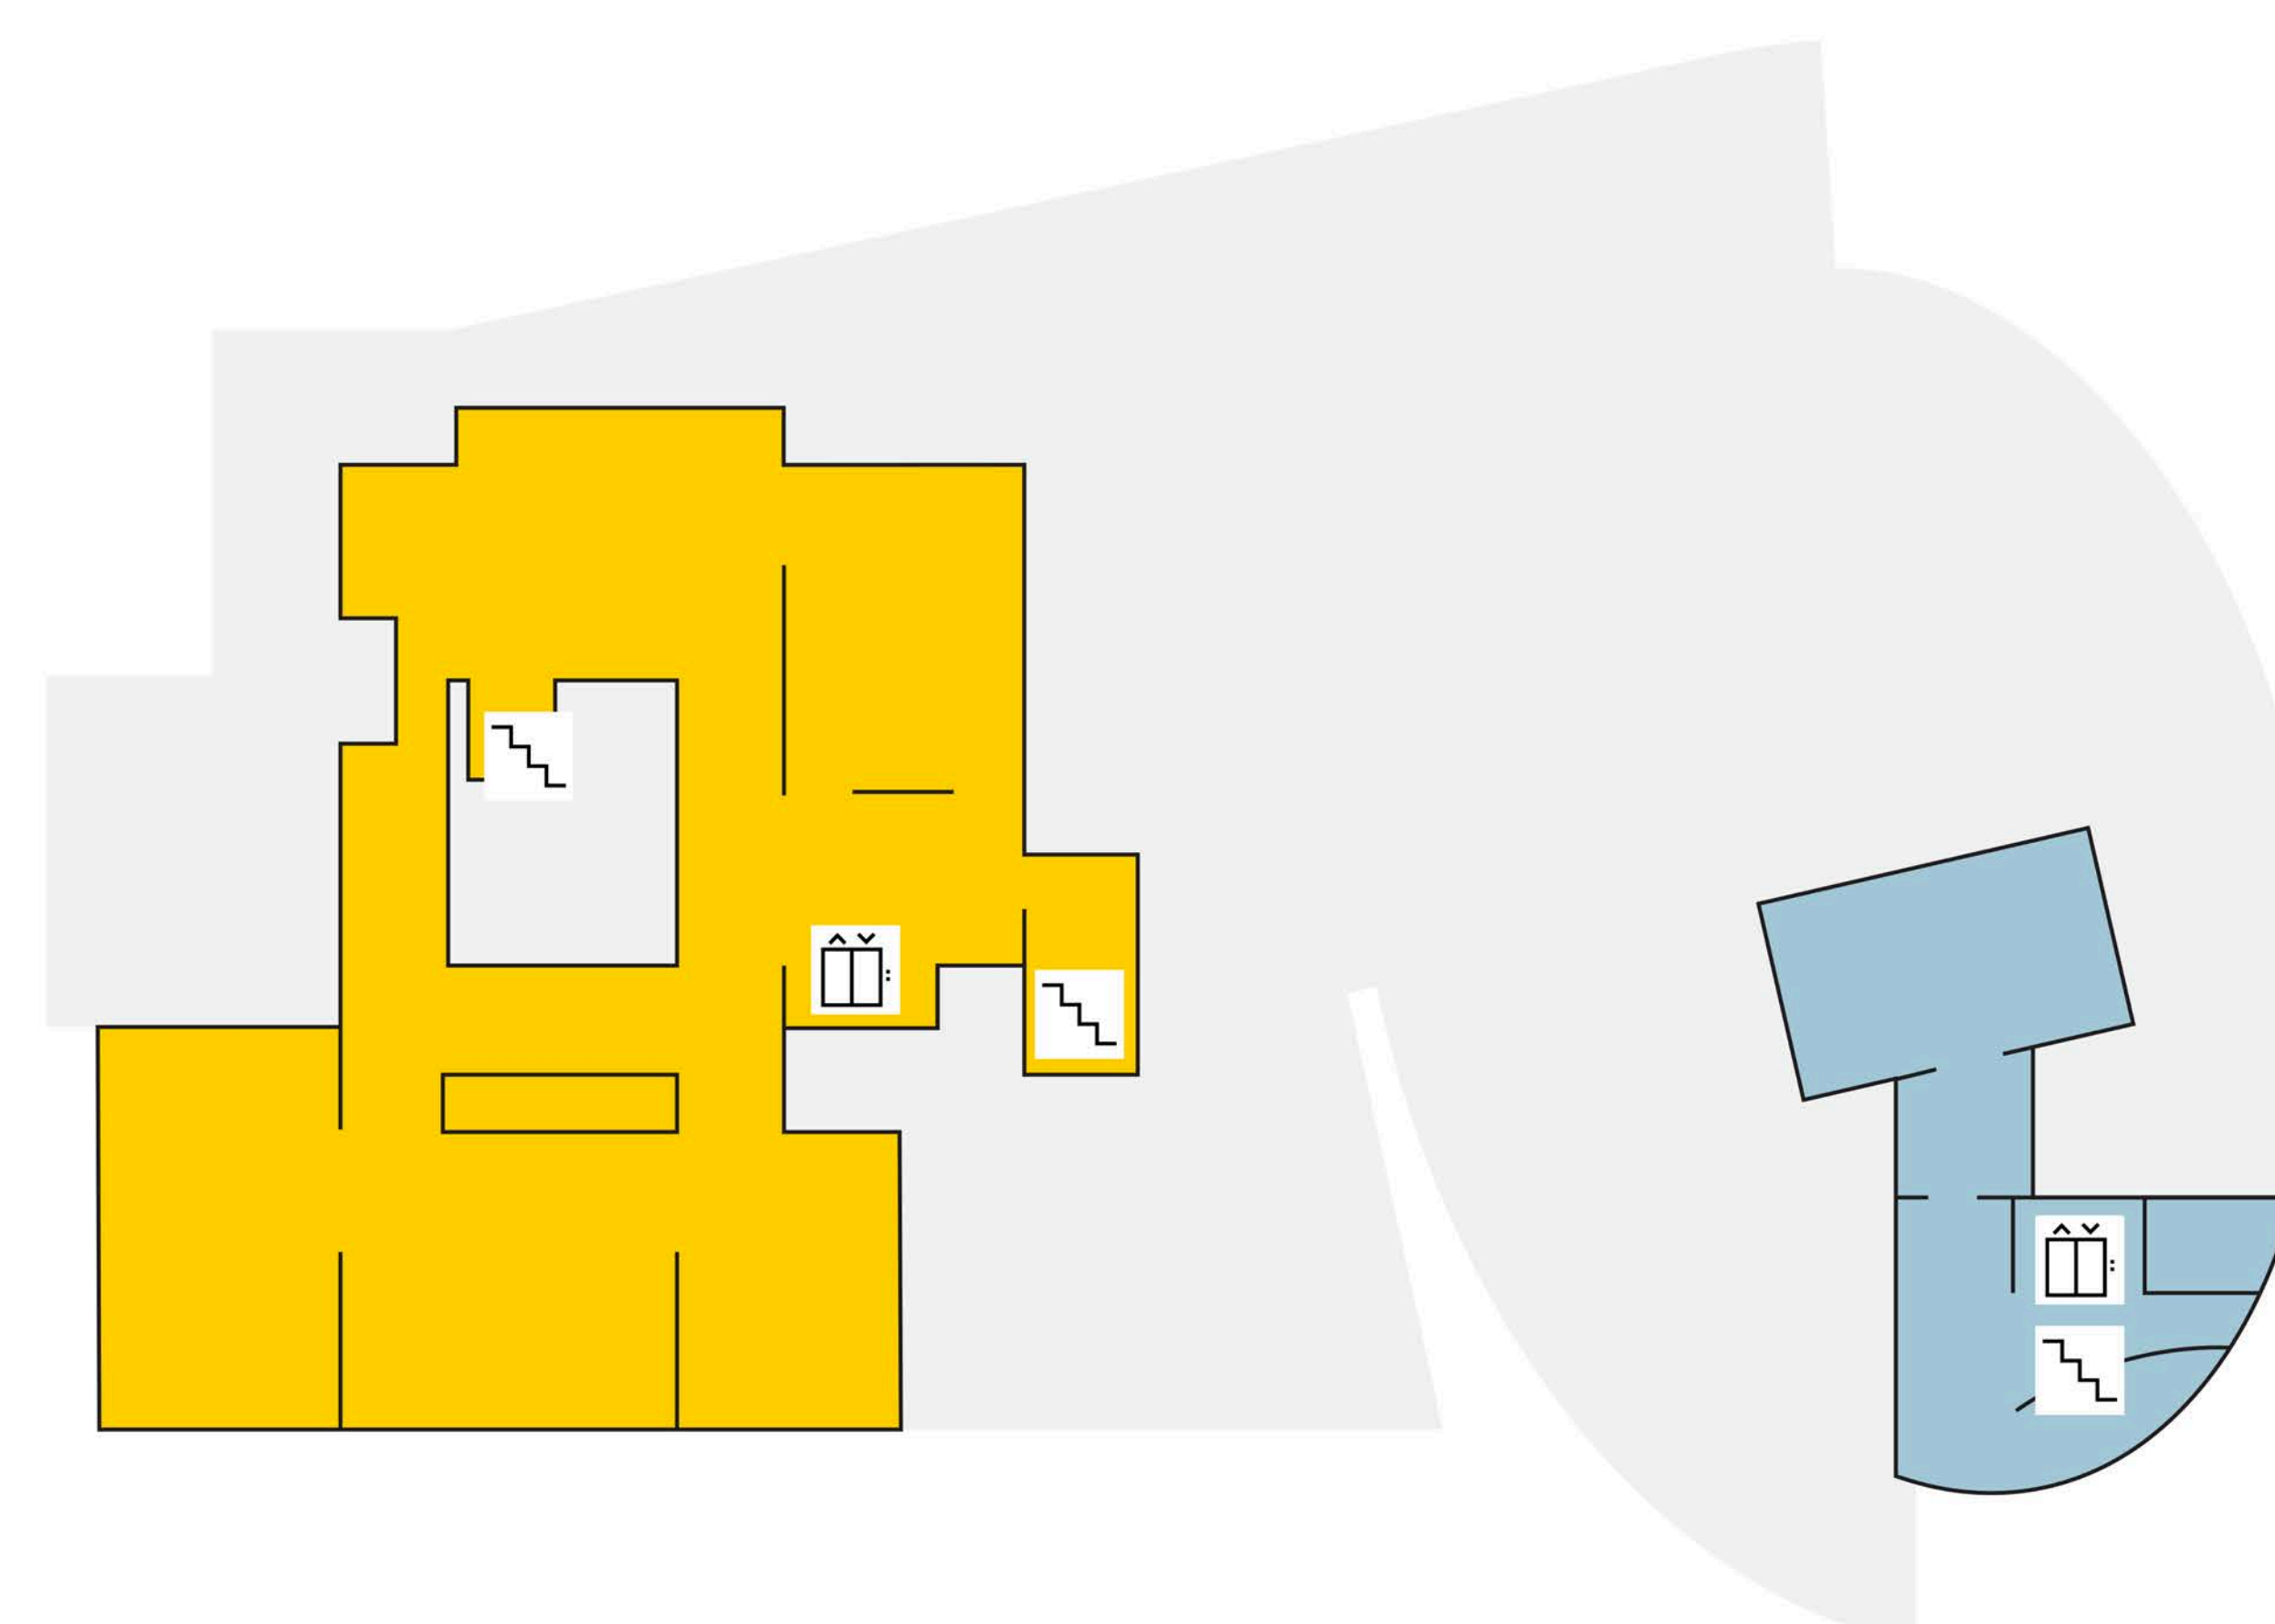

Van Gogh Museum Lageplan

Dauerausstellung
Permanent Collection

Atrium
Atrium

Auditorium
Auditorium

Wechselausstellung
Temporary Exhibition

Eingang Entrance	Café Café	Auditorium Auditorium
Atrium Atrium	Restaurant Restaurant	Toiletten Toilets
Informationsschalter Information Desk	Rolltreppe Escalator	Wickelraum Baby Changing Room
Garderobe Cloakroom	Treppe Stairs	Rollstuhlzugang Wheelchair access
Audiotour Audio tour	Aufzug Lift	Kinderwagenzugang Pushchair access
Museumsshop Museum Shop	Buchladen Bookshop	Familien Families
Gruppen Groups	Atelier Studio	Ausgang Exit

-1

0

A

1

2

3