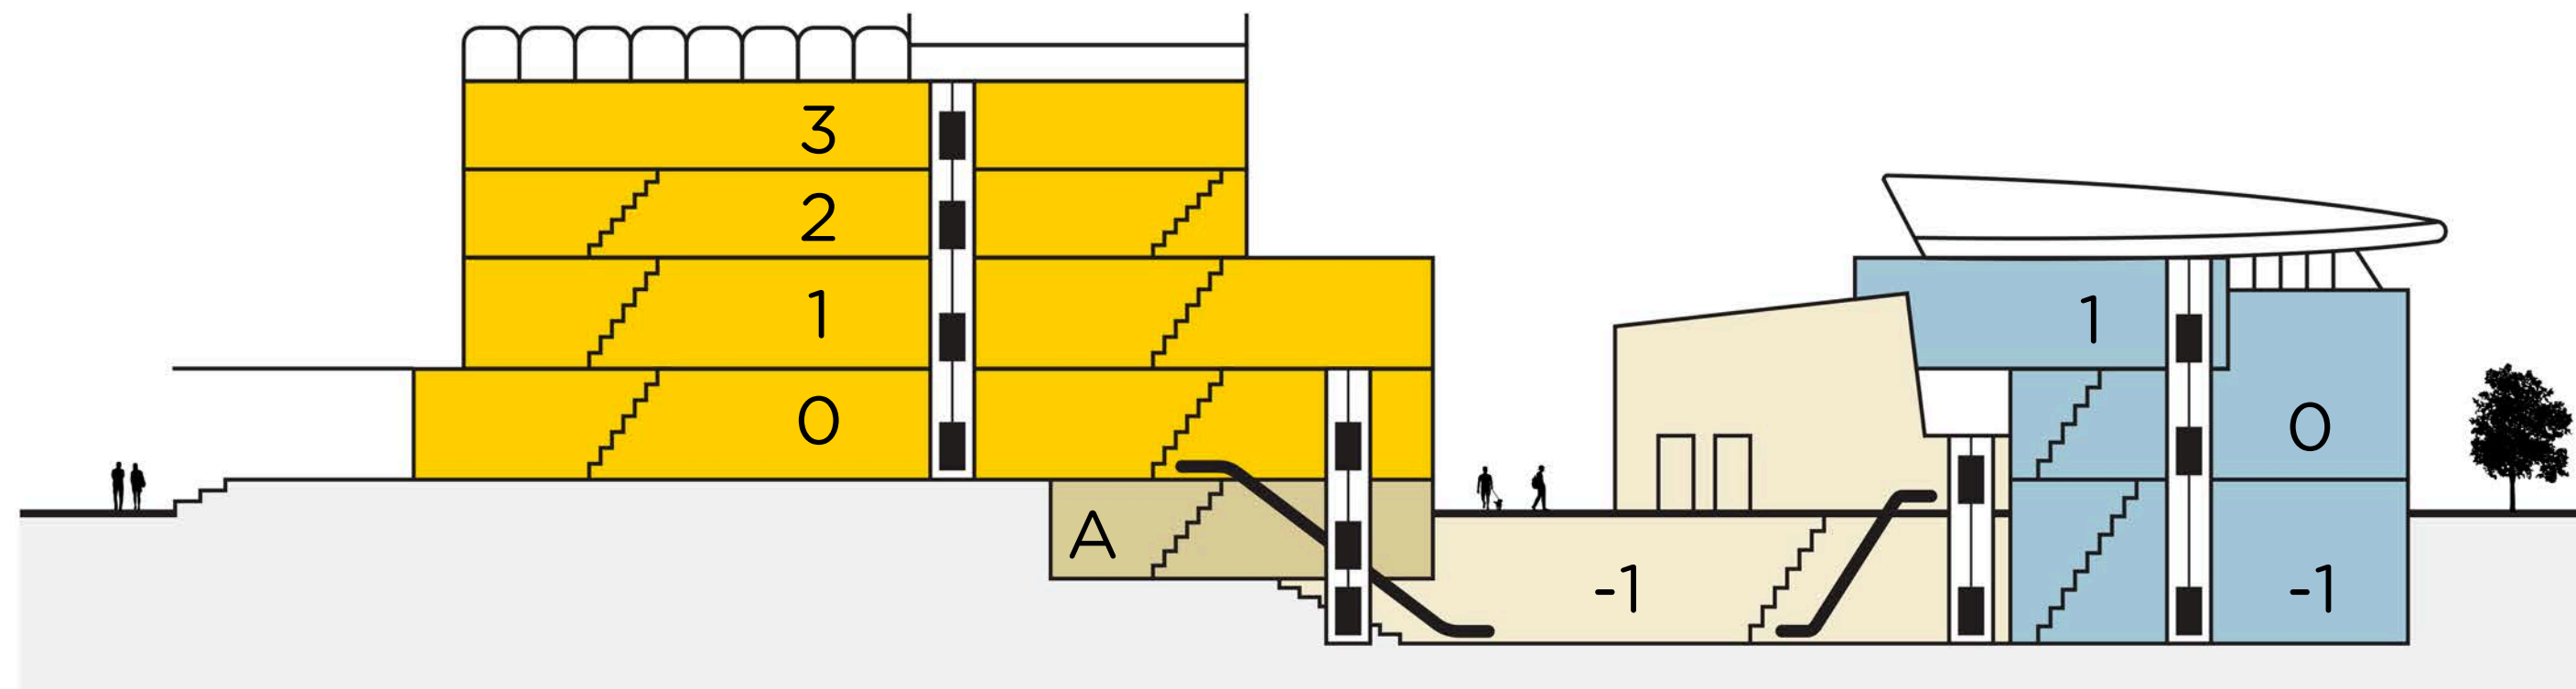

Van Gogh Museum Lageplan

Dauerausstellung
Permanent Collection

Atrium
Atrium

Auditorium
Auditorium

Wechselausstellung
Temporary Exhibition

- | | | |
|--|--------------------------|---------------------------------------|
| Eingang Entrance | Café Café | Auditorium Auditorium |
| Atrium Atrium | Restaurant Restaurant | Toiletten Toilets |
| Informationsschalter Information Desk | Rolltreppe Escalator | Wickelraum Baby Changing Room |
| Garderobe Cloakroom | Treppe Stairs | Rollstuhlzugang Wheelchair access |
| Audiotour Audio tour | Aufzug Lift | Kinderwagenzugang Pushchair access |
| Museumsshop Museum Shop | Buchladen Bookshop | Familien Families |
| Gruppen Groups | Atelier Studio | Ausgang Exit |